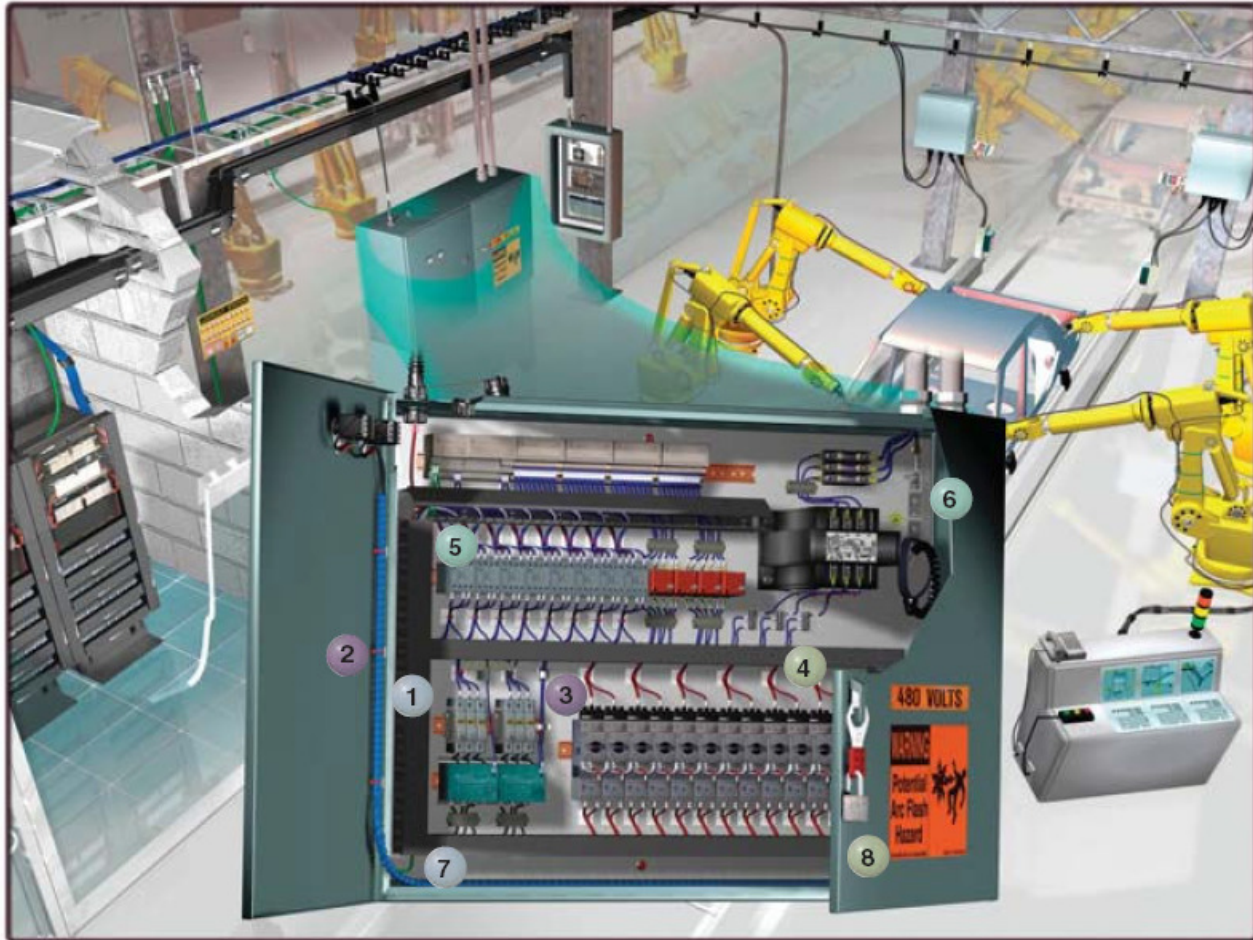

## CONTROL PANEL SOLUTIONS

PANDUIT delivers innovative solutions that support evolving technologies in automation and control. Control panel solutions from PANDUIT reduce design and assembly time, save valuable panel space, ease installation and maintenance, and improve manageability and reliability, all contributing to lower cost of ownership.

1 **Wiring Duct**

2 **Cable Ties**

3 **Cable Accessories**

4 **Labeling Systems**

5 **Terminals**

6 **Power and Grounding Connectors**

7 **Abrasion Protection**

8 **Lockout/Tagout**