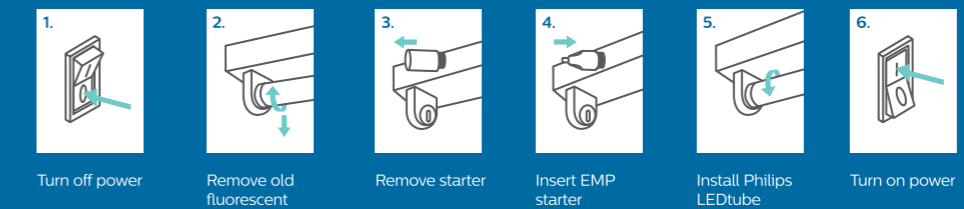

Installation guide

Most of the Ecofit LEDtubes do not require rewiring and can simply be retrofitted into many existing fittings. Follow these simple instructions to install your LEDtubes.

Method 1: Plug & play (retrofit*)