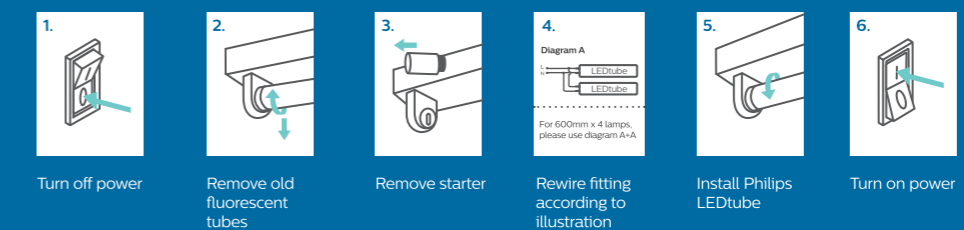

Method 2: Re-wiring

EM retrofit:

1pcs x 1200mm TL lamps (1 x 36W)

2pcs x 1200mm TL lamps (2 x 36W)

3pcs x 1200mm TL lamps (3 x 36W)

4pcs x 1200mm TL lamps (4 x 36W)

1pcs x 600mm TL lamps (1 x 18W)

3pcs x 600mm TL lamps (3 x 18W)

Re-wiring:

2pcs x 600mm TL lamps (2 x 18W)

4pcs x 600mm TL lamps (4 x 18W)

* Please note that the Consumer Color Box Pack and Consumer Color Sleeve Pack come with starters while the industrial pack is starter free

G13

Ecofit LED tube T8

1

EM

Product Description

	Voltage (V)	Lamp Wattage (W)	Lumen Output (lm)	Color Temperature (K)	Lifetime (hrs)	Color Rendering Index	Dimmable	Product code
EcoFit TLED LEDtube Consumer Color Box Pack (With EMP starter)								
LEDtube 600mm 8W 765 T8 AP C G - Consumer Pack	220-240 V	8W	800lm	6500K	15000hrs	73	No	929001184808
LEDtube 600mm 8W 740 T8 AP C G - Consumer Pack	220-240 V	8W	800lm	4000K	15000hrs	73	No	929001184708
LEDtube 1200mm 16W 765 T8 AP C G - Consumer Pack	220-240 V	16W	1600lm	6500K	15000hrs	73	No	929001184608
LEDtube 1200mm 16W 740 T8 AP C G - Consumer Pack	220-240 V	16W	1600lm	4000K	15000hrs	73	No	929001184508
EcoFit TLED LEDtube Consumer Color Sleeve Pack (With EMP starter)								
LEDtube 600mm 8W 740 T8 AP SL G	220-240 V	8W	1600lm	4000K	15000hrs	70	No	929001184768
LEDtube 600mm 8W 765 T8 AP SL G	220-240 V	8W	1600lm	6500K	15000hrs	70	No	929001184868
LEDtube 1200mm 16W 740 T8 AP SL G	220-240 V	16W	800lm	4000K	15000hrs	70	No	929001184568
LEDtube 1200mm 16W 765 T8 AP SL G	220-240 V	16W	800lm	6500K	15000hrs	70	No	929001184668
EcoFit TLED LEDtube Industry (no EMP starter)								
LEDtube 600mm 8W 765 T8 AP I G - Industrial Pack	220-240 V	8W	800lm	6500K	15000hrs	73	No	929001184838
LEDtube 600mm 8W 740 T8 AP I G - Industrial Pack	220-240 V	8W	800lm	4000K	15000hrs	73	No	929001184738
LEDtube 1200mm 16W 765 T8 AP I G - Industrial Pack	220-240 V	16W	1600lm	6500K	15000hrs	73	No	929001184638
LEDtube 1200mm 16W 740 T8 AP I G - Industrial Pack	220-240 V	16W	1600lm	4000K	15000hrs	73	No	929001184538
EcoFit TLED HO LEDtube Consumer Sleeve								
LEDtube HO 600mm 10W 765 T8 AP SL G	220-240 V	10W	1050lm	6500K	15000hrs	70	No	929001277568
LEDtube HO 600mm 10W 740 T8 AP SL G	220-240 V	10W	1050lm	4000K	15000hrs	70	No	929001277468
LEDtube HO 600mm 10W 730 T8 AP SL G	220-240 V	10W	1000lm	3000K	15000hrs	70	No	929001299968
LEDtube HO 1200mm 20W 765 T8 AP SL G	220-240 V	20W	2100lm	6500K	15000hrs	70	No	929001277368
LEDtube HO 1200mm 20W 740 T8 AP SL G	220-240 V	20W	2100lm	4000K	15000hrs	70	No	929001277268
LEDtube HO 1200mm 20W 730 T8 AP SL G	220-240 V	20W	2000lm	3000K	15000hrs	70	No	929001299868